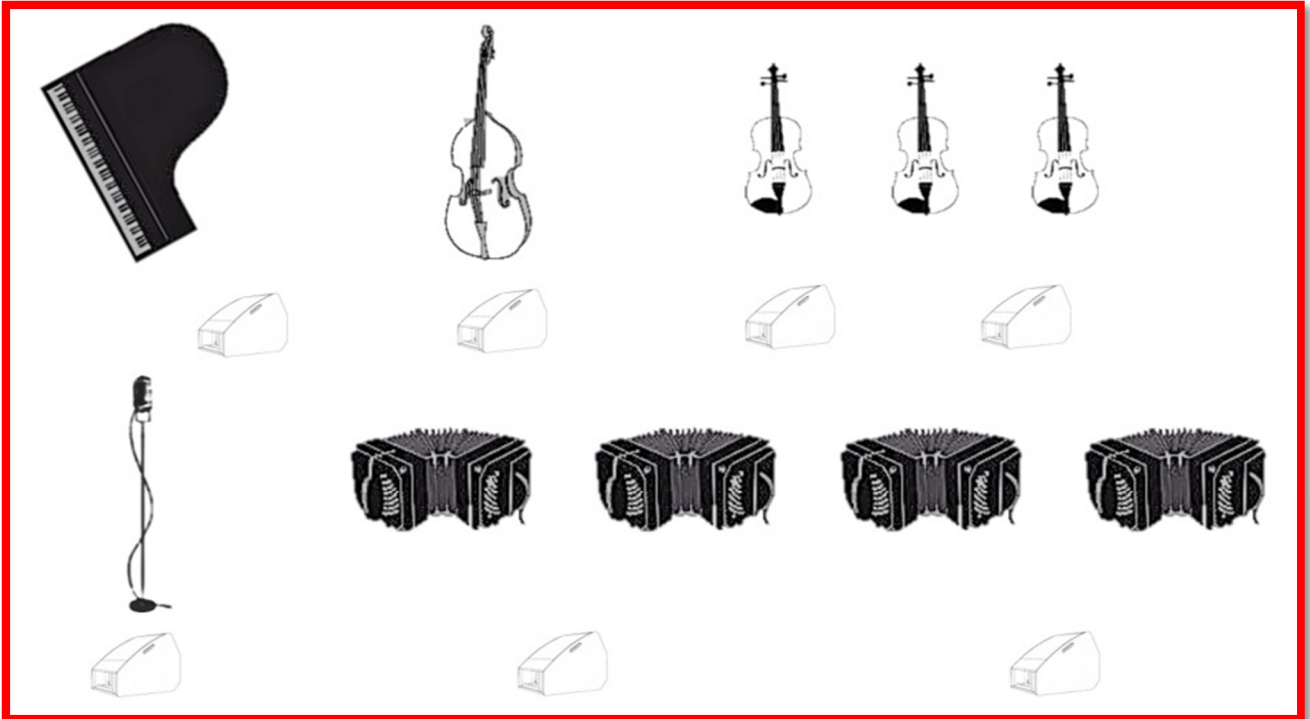

SOUND RYDER

THE ORCHESTRA IS SET BY:

- 4 Bandoneons [b]
- 3 Violins [v]
- 1 Piano [p]
- 1 Double bass [cb]
- 1 Voice

Technical requirements to be rented by the organizer

- 7 Monitors
- 6 Monitors mixes [M]
- Acoustic Piano tunes in 442 with two mics Shure Beta 57 or Electric Piano (88 keys/8 octaves) with direct box and music stand
- $\frac{3}{4}$ Double bass with steel synphonic strings
- Mics Bandoneons: 4 Shure KM148 right hand + 4 Shure BETA 57A left hand (or similar)
- 3 lines with XLR connectors for mics Pro 35
- Mics Piano: 2 Shure BETA 57
- Mics Double Bass: SM58
- Sound engineer
- Basic stage space 7m x 4m
- 5 chairs without armrests
- Screen, projector and PC